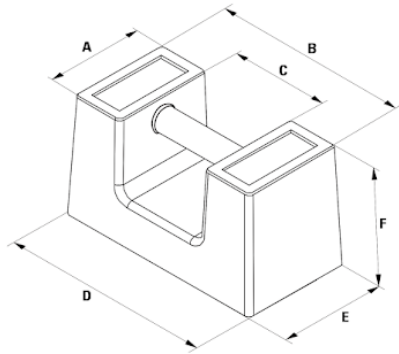

Calibrated Hand Test Weight – TW

- Cast iron.
- Black lacquer paint finish.
- Marked with weight.
- Certification states calibration
- Certification available **2.1**

Product Code	Size	A	B	C	D	E	F	Weight
	kgs	mm	mm	mm	mm	mm	mm	kgs
TW20	20	116	232	111	243	127	135	20