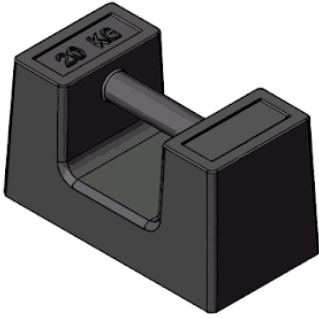

Calibrated Hand Test Weight – TW

- Cast iron.
- Black lacquer paint finish.
- Marked with weight.
- Certification states calibration
- Certification available **2.1**

Product Code	Size	A	B	C	D	E	F	Weight
	kgs	mm	mm	mm	mm	mm	mm	kgs
TW20	20	116	232	111	243	127	135	20