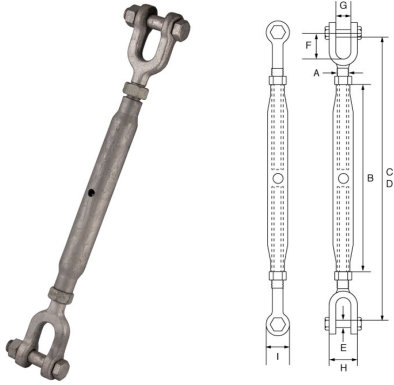

## Closed Body Rigging Screw Jaw/Jaw – RSJJ

- Mild steel.
- 6-8mm electro galvanised finish.
- 10mm and above hot dipped galvanised finish.
- Proof load tested to 2 times the W.L.L.
- Minimum breaking load is 5 times the W.L.L.
- Metric Threads.
- Marked with CE, UKCA, W.L.L, manufacturers ID and traceability code.
- Certs available **2.1** **DoC**

| Product Code | W.L.L.<br>t | A<br>mm | B<br>mm | C - Closed<br>mm | D - Open<br>mm | E<br>mm | F<br>mm | G<br>mm | H<br>mm | I<br>mm | Weight<br>kgs |
|--------------|-------------|---------|---------|------------------|----------------|---------|---------|---------|---------|---------|---------------|
| RSJJ6        | 0.2         | 6       | 100     | 175              | 255            | 5       | 19      | 7       | 20      | 13      | 0.146         |
| RSJJ8        | 0.32        | 8       | 108     | 199              | 282            | 6       | 25      | 9       | 24      | 14      | 0.26          |
| RSJJ10       | 0.5         | 10      | 125     | 222              | 320            | 8       | 26      | 10.5    | 28      | 19      | 0.42          |