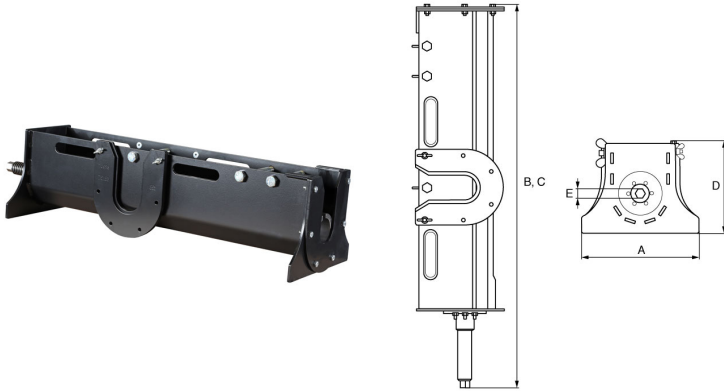

## Green Pin® Compression Tool for ROV Spring Release Shackle – GPROVCT

- Mild steel.
- Black painted finish.
- Required for Green Pin® ROV Spring Release Shackles, for sizes W.L.L. 42.5t and up.
- Certification available **2.1**

Product	For shackle W.L.L.	A mm	B mm	C mm	D mm	E mm	Weight kgs
GPROVCT42.5-85	42.5, 55, 85	300	1000	1500	225	24	34
GPROVCT120-150	120, 150	340	1100	1750	285	24	42