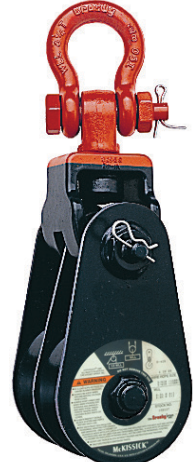

## LIGHT CHAMPION DOUBLE SHEAVE

**408**  
With Hook

- Light champion snatch block as a double sheave block.
- Drop forged swivel hook or swivel shackle.
- Can be furnished with bronze bushings or roller bearings.
- Opening feature permits easy insertion of Wireline in both sheaves with removal of one bolt.
- 408 and 409 can be furnished with S-4320 hook latch.
- Pressure lube fittings.
- 4-1/2" - 10" models furnished with dual rated Wireline sheaves.
- Fatigue Rated.
- All sizes are **RFID EQUIPPED**.
- Meets or exceeds all requirements of ASME B30.26 including identification, ductility, design factor, proof load and temperature requirements. Importantly, these blocks meet other critical performance requirements including fatigue life and material traceability, not addressed by ASME B30.26.

**409**  
With Shackle

**Fatigue Rated**

### 408 / 409 Light Champion Double Sheave

Sheave Diameter (in.)	Bearing Code	Stock No.		Wireline Size (in.) ‡	Working Load Limit (t)*	Weight Each (lbs.)		Rep. Sheave Stock No.	Rep. Latch Stock No.
		408 with Hook	409 with Shackle			408 with Hook	409 with Shackle		
† 4-1/2	BB	104023	105022	3/8 - 1/2	4	18	18	2000232	1096468
6	BB	104103	105102	5/8 - 3/4	12	45	50	460815	1096609
6	RB	104121	105120	5/8 - 3/4	12	45	50	472688	1096609
8	BB	104185	105184	5/8 - 3/4	12	53	58	461164	1096609
8	RB	104201	105200	5/8 - 3/4	12	53	58	473277	1096609
10	BB	104265	105264	5/8 - 3/4	12	70	75	461805	1096609
10	RB	104283	105282	5/8 - 3/4	12	70	75	473776	1096609
12	BB	194578	195185	5/8	12	90	95	462270	1096609
12	RB	168044	195229	5/8	12	90	95	474141	1096609
12	BB	104345	105344	3/4	12	90	95	462289	1096609
12	RB	104363	105362	3/4	12	90	95	474150	1096609
14	BB	194621	195247	5/8	12	100	105	463625	1096609
14	RB	194649	195265	5/8	12	100	105	474766	1096609
14	BB	104425	105424	3/4	12	100	105	463634	1096609
14	RB	104443	105442	3/4	12	100	105	474775	1096609